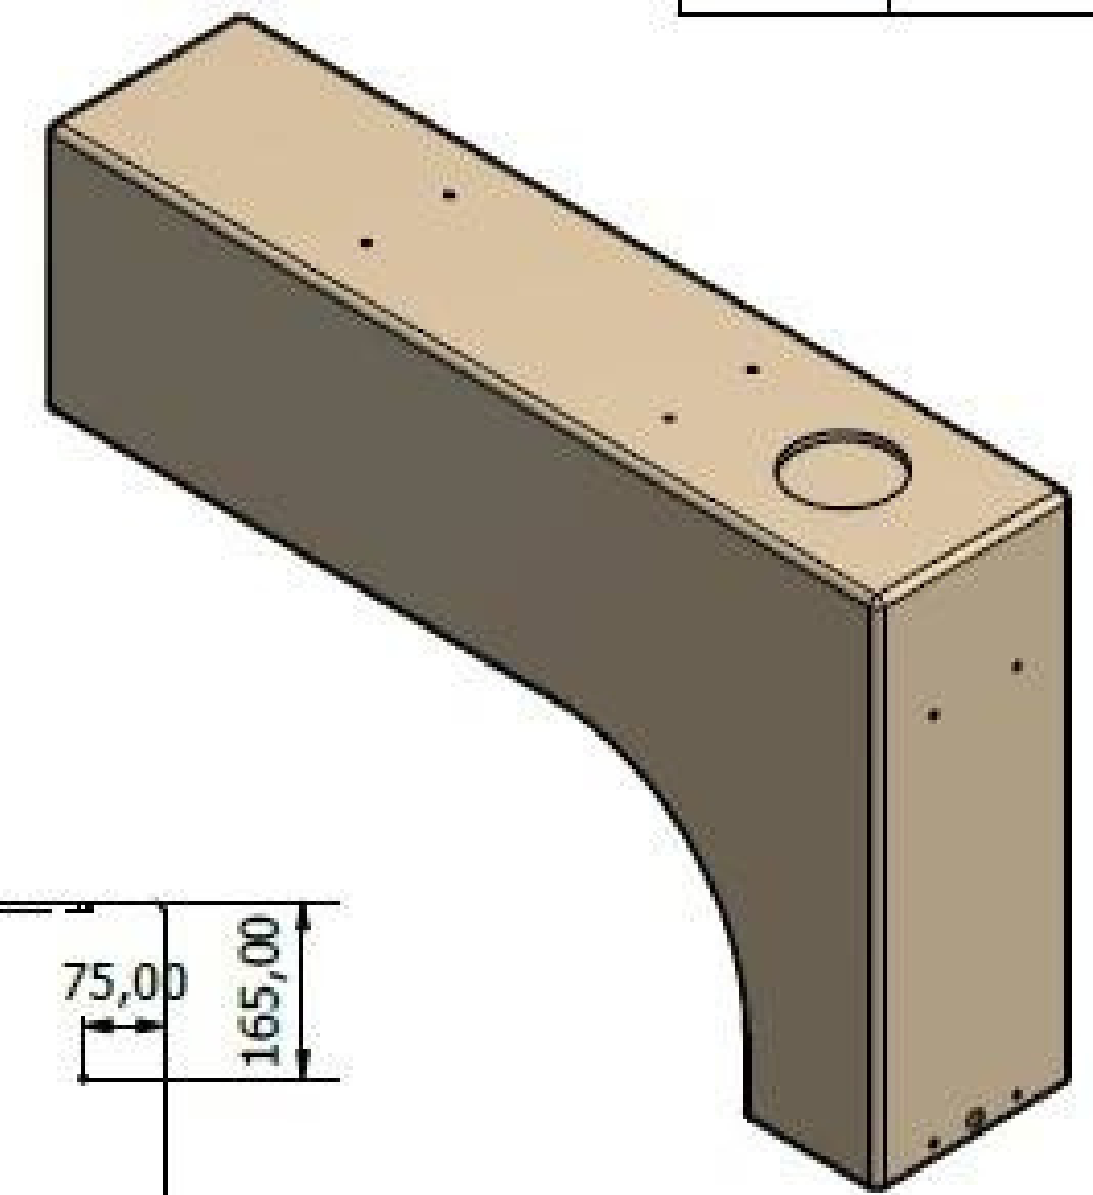

DO NOT SCALE UNLESS STATED - IF IN DOUBT ASK

Material	
Qty Req'd	

REV	ZONE	DESCRIPTION	DATE

Online Tank Store
 Tanks, Feeders & More

CUSTOMER: Wydale Plastics	
PROJECT: 100 Litre Wheel Arch Tank	
DRAWN DATE: 08/07/2020	DESIGNED BY: joshv
SHEET 1 OF 1	CHECKED BY:
REV A	DRAWING NO:
