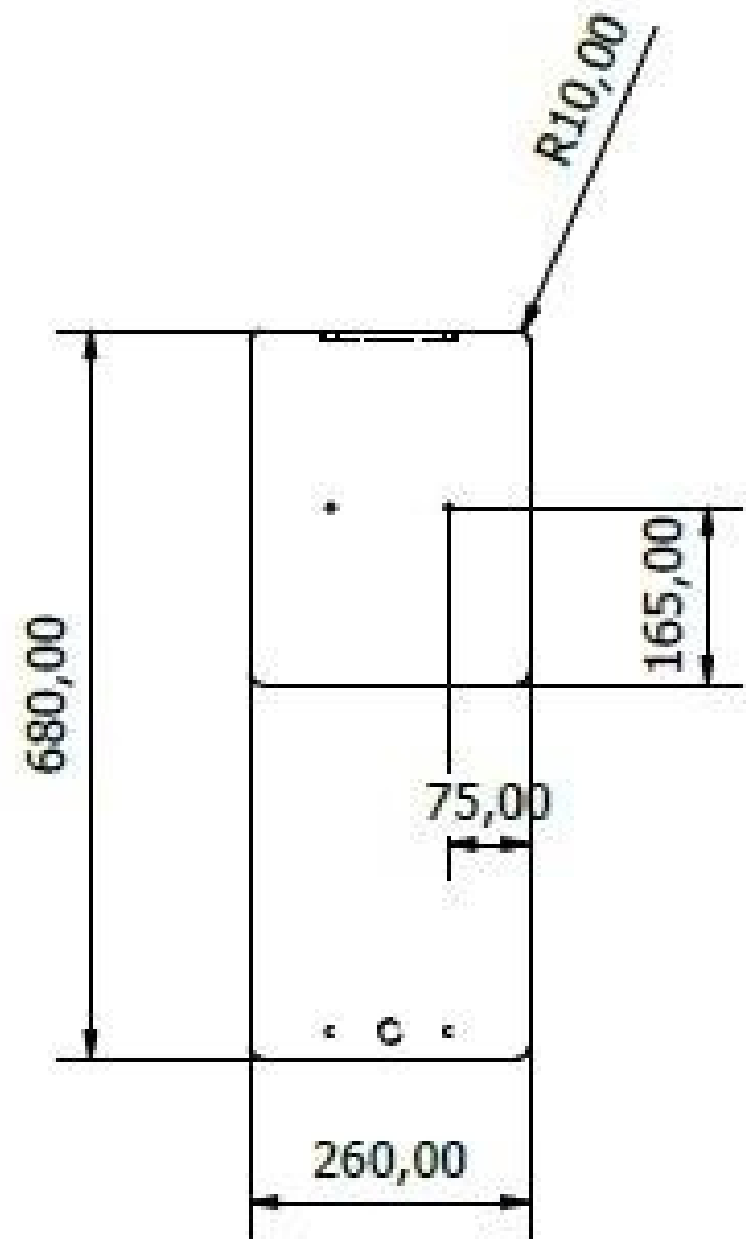

DO NOT SCALE UNLESS STATED - IF IN DOUBT ASK

Material	
Qty Req'd	

REV	ZONE	DESCRIPTION	DATE

Online Tank Store
 Tanks, Feeders & More

CUSTOMER: Wydale Plastics	
PROJECT: 100 Litre Wheel Arch Tank	
DRAWN DATE: 08/07/2020	DESIGNED BY: joshv
SHEET 1 OF 1	CHECKED BY:
REV A	DRAWING NO:
