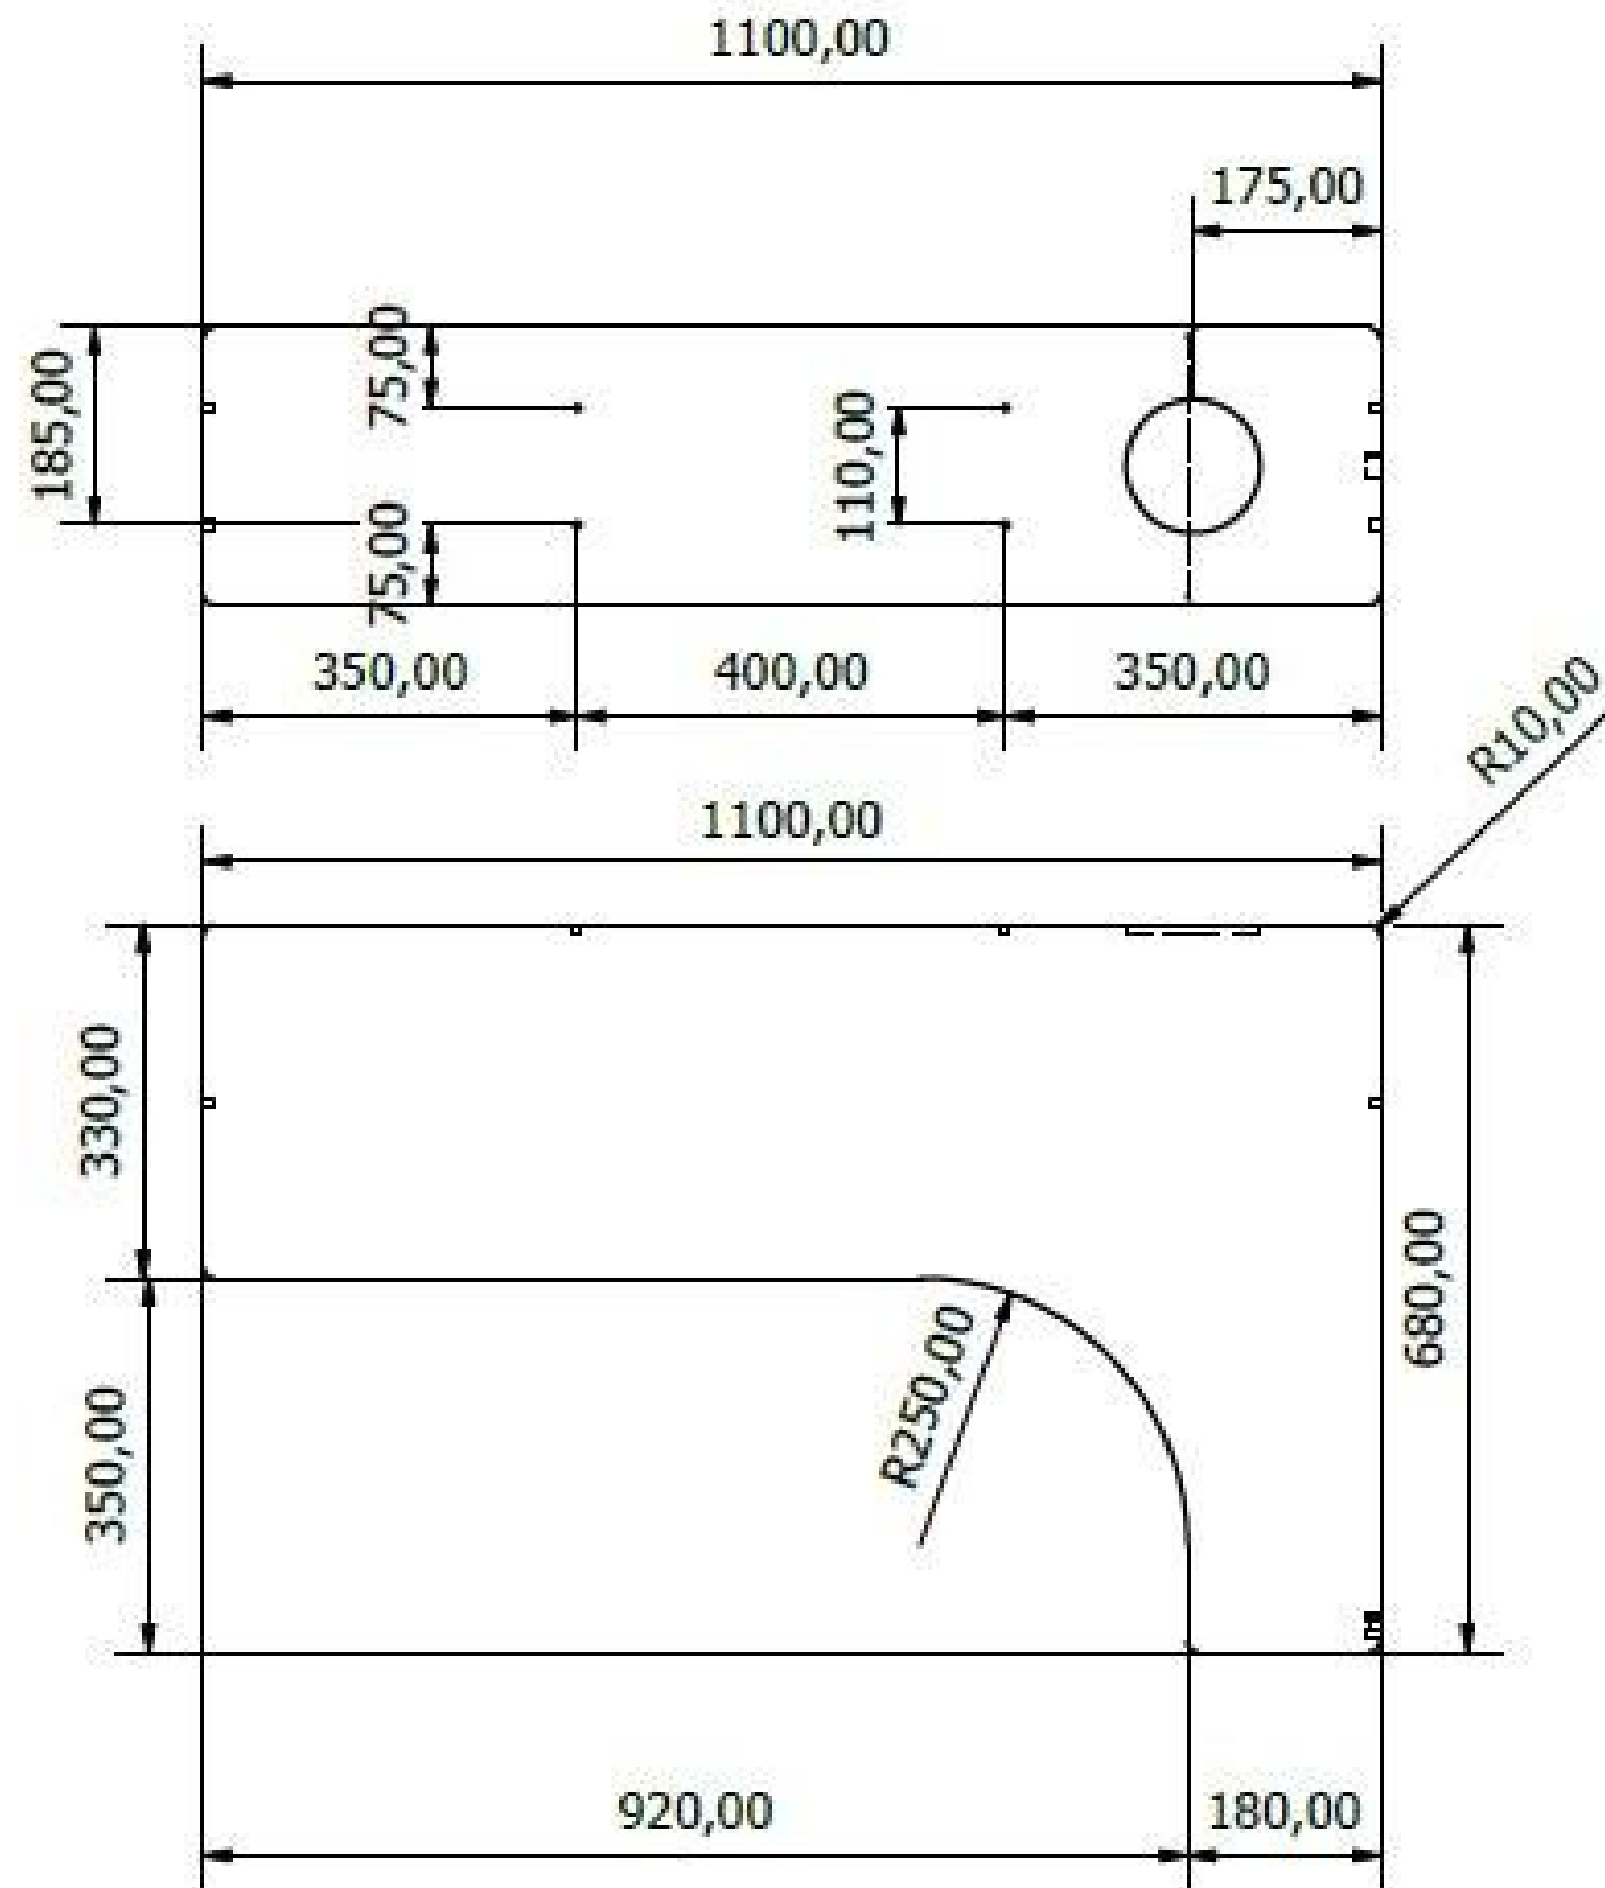

DO NOT SCALE UNLESS STATED - IF IN DOUBT ASK

Material	
Qty Req'd	

REV	ZONE	DESCRIPTION	DATE

Online Tank Store
 Tanks, Feeders & More

CUSTOMER: Wydale Plastics	
PROJECT: 100 Litre Wheel Arch Tank	
DRAWN DATE: 08/07/2020	DESIGNED BY: joshv
SHEET 1 OF 1	CHECKED BY:
REV A	DRAWING NO:
