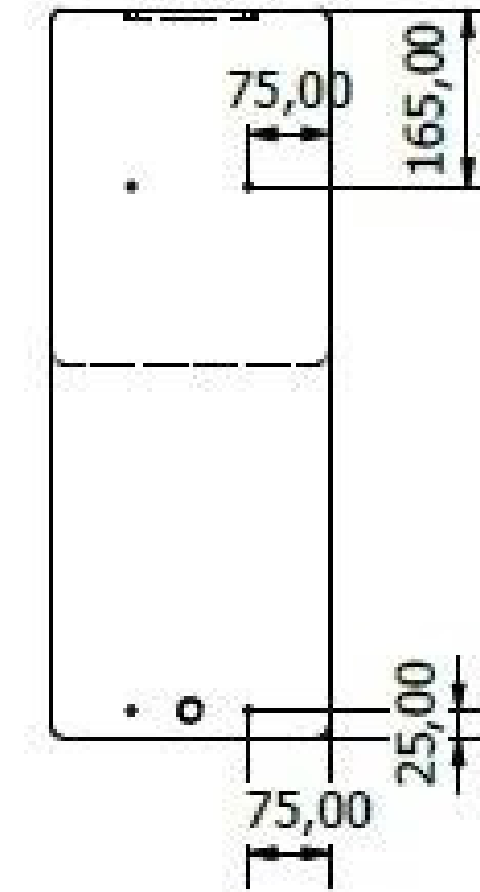

DO NOT SCALE UNLESS STATED - IF IN DOUBT ASK

Material	
Qty Req'd	

REV	ZONE	DESCRIPTION	DATE

Online Tank Store
 Tanks, Feeders & More

CUSTOMER: Wydale Plastics	
PROJECT: 100 Litre Wheel Arch Tank	
DRAWN DATE: 08/07/2020	DESIGNED BY: joshv
SHEET 1 OF 1	CHECKED BY:
REV A	DRAWING NO:
