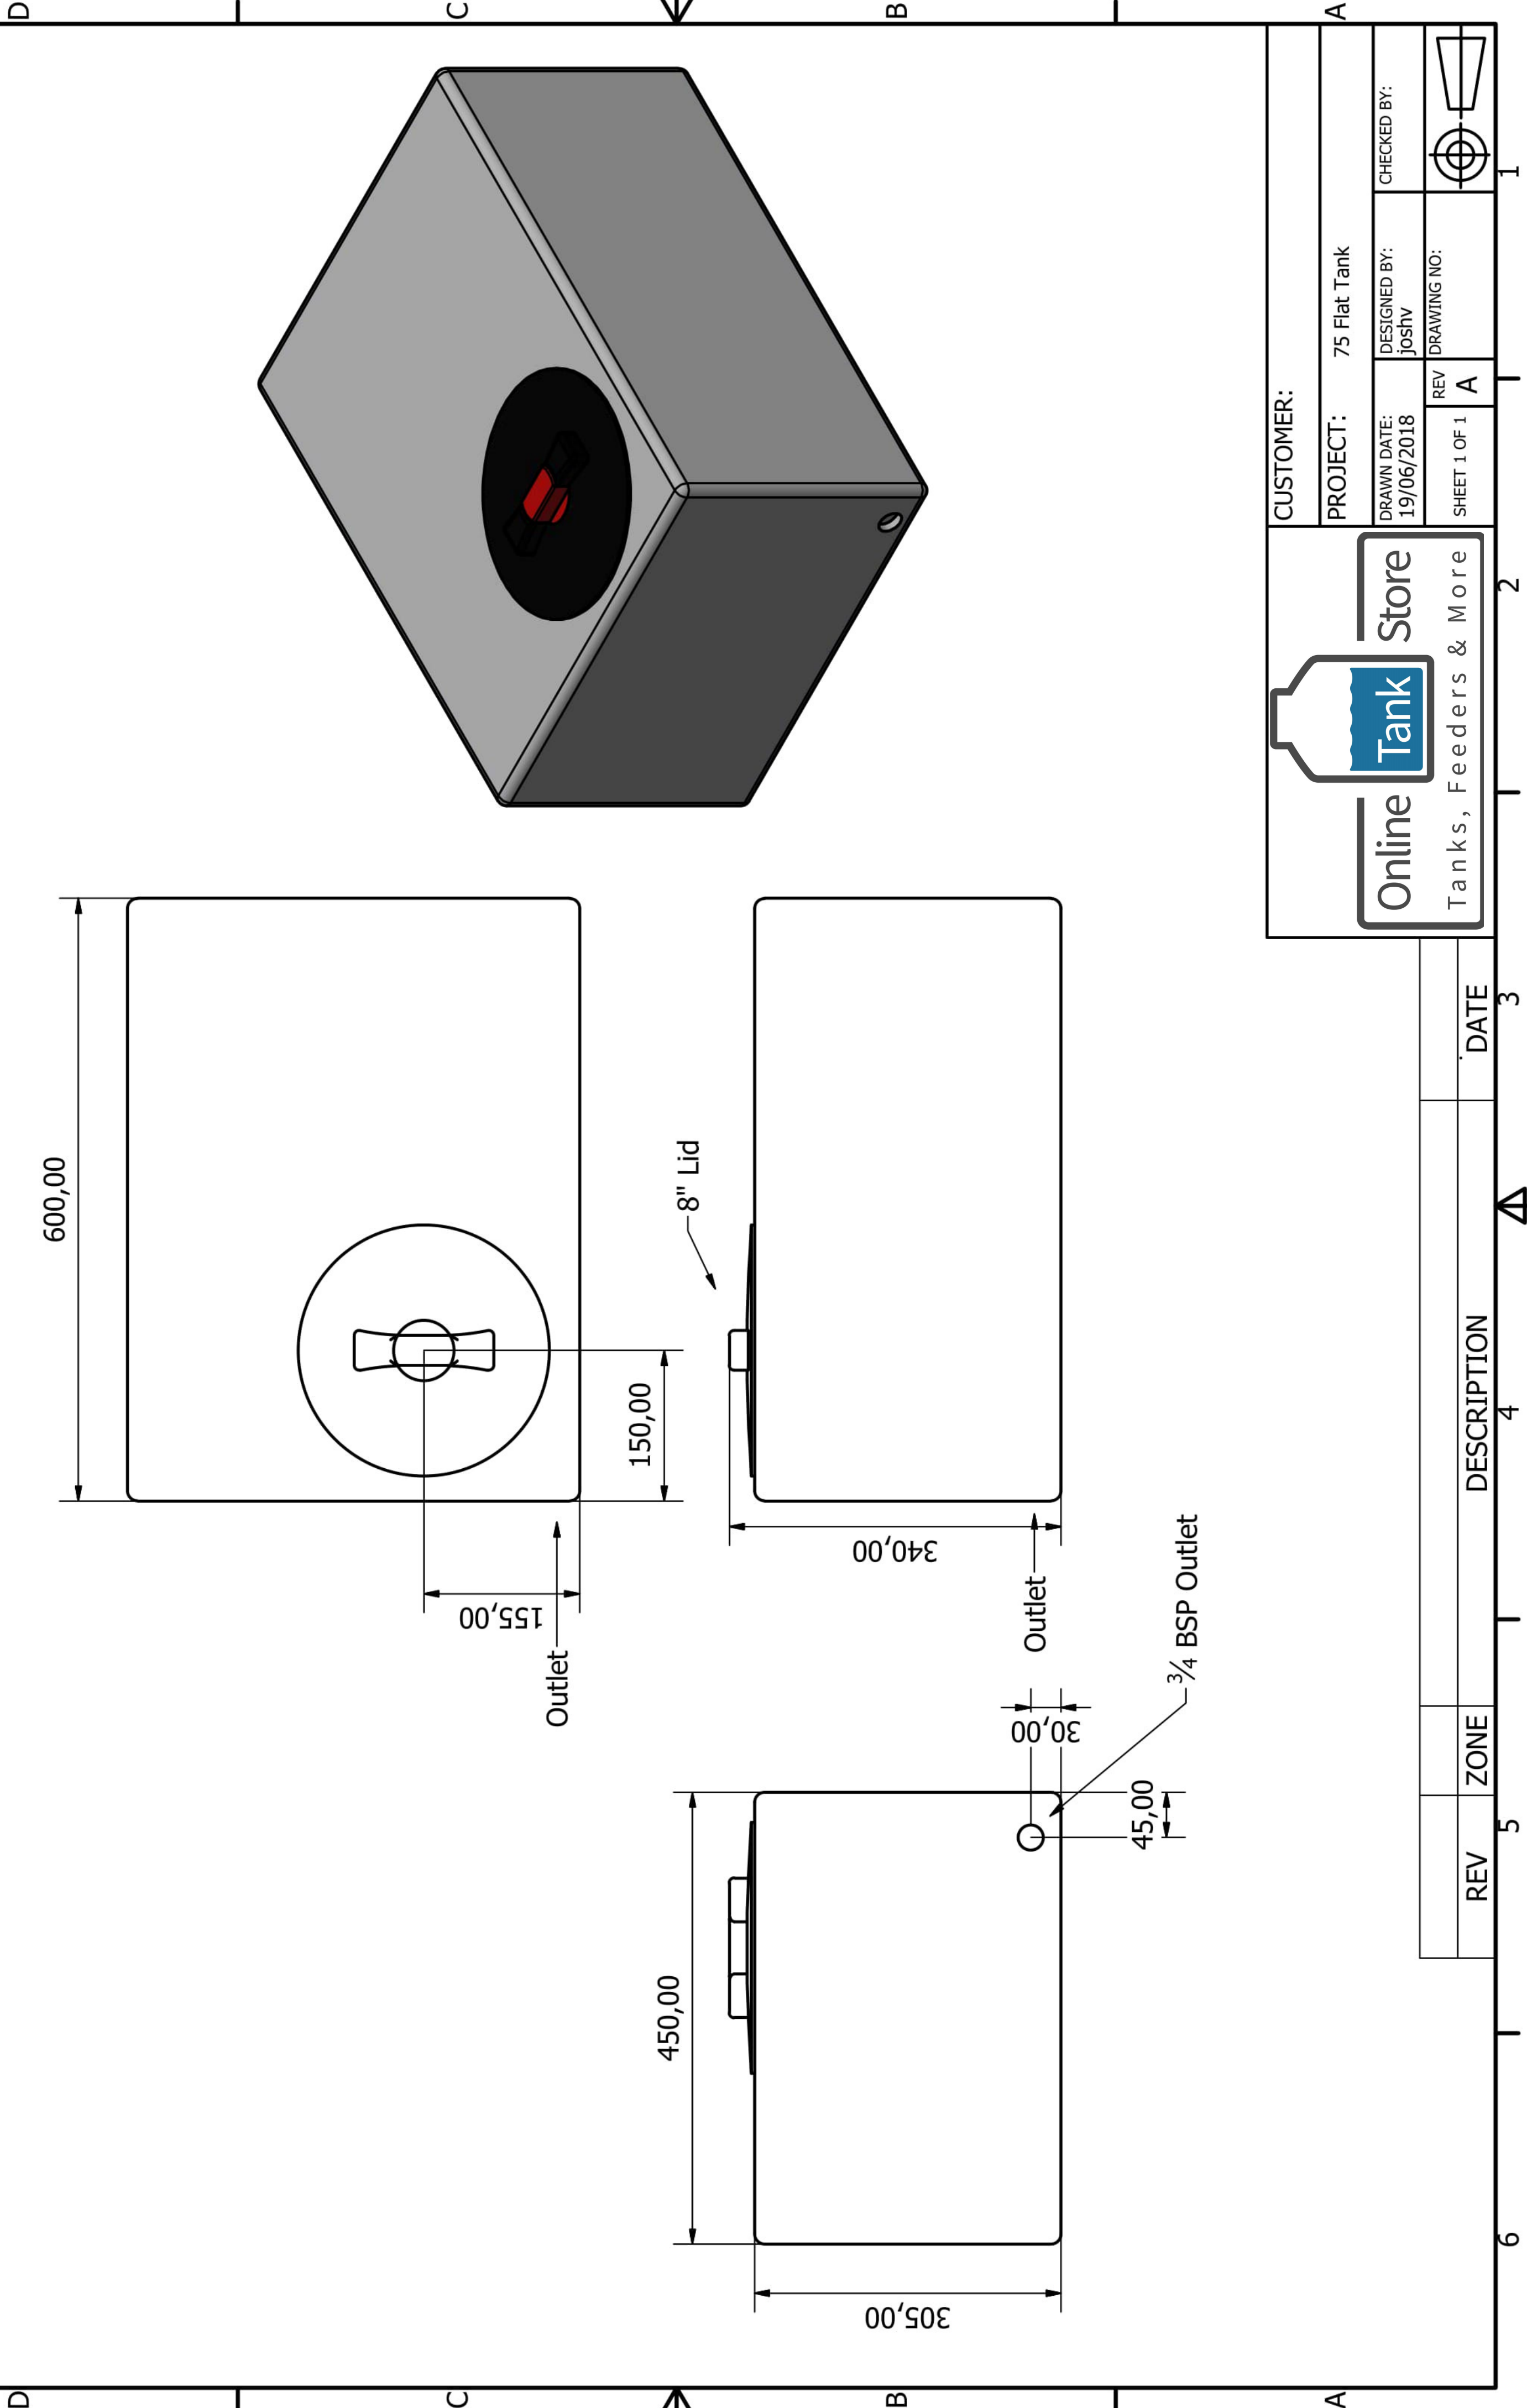

1	
2	
3	
4	
5	
6	

DO NOT SCALE UNLESS STATED - IF IN DOUBT ASK

Material	
Qty Req'd	

Online Tank Store
Tanks, Feeders & More

CUSTOMER:		75 Flat Tank	
DRAWN DATE:	DESIGNED BY:	REV	CHECKED BY:
19/06/2018	joshv	A	
SHEET 1 OF 1		DRAWING NO:	

REV	ZONE	DESCRIPTION	DATE

1	
2	
3	
4	
5	
6	